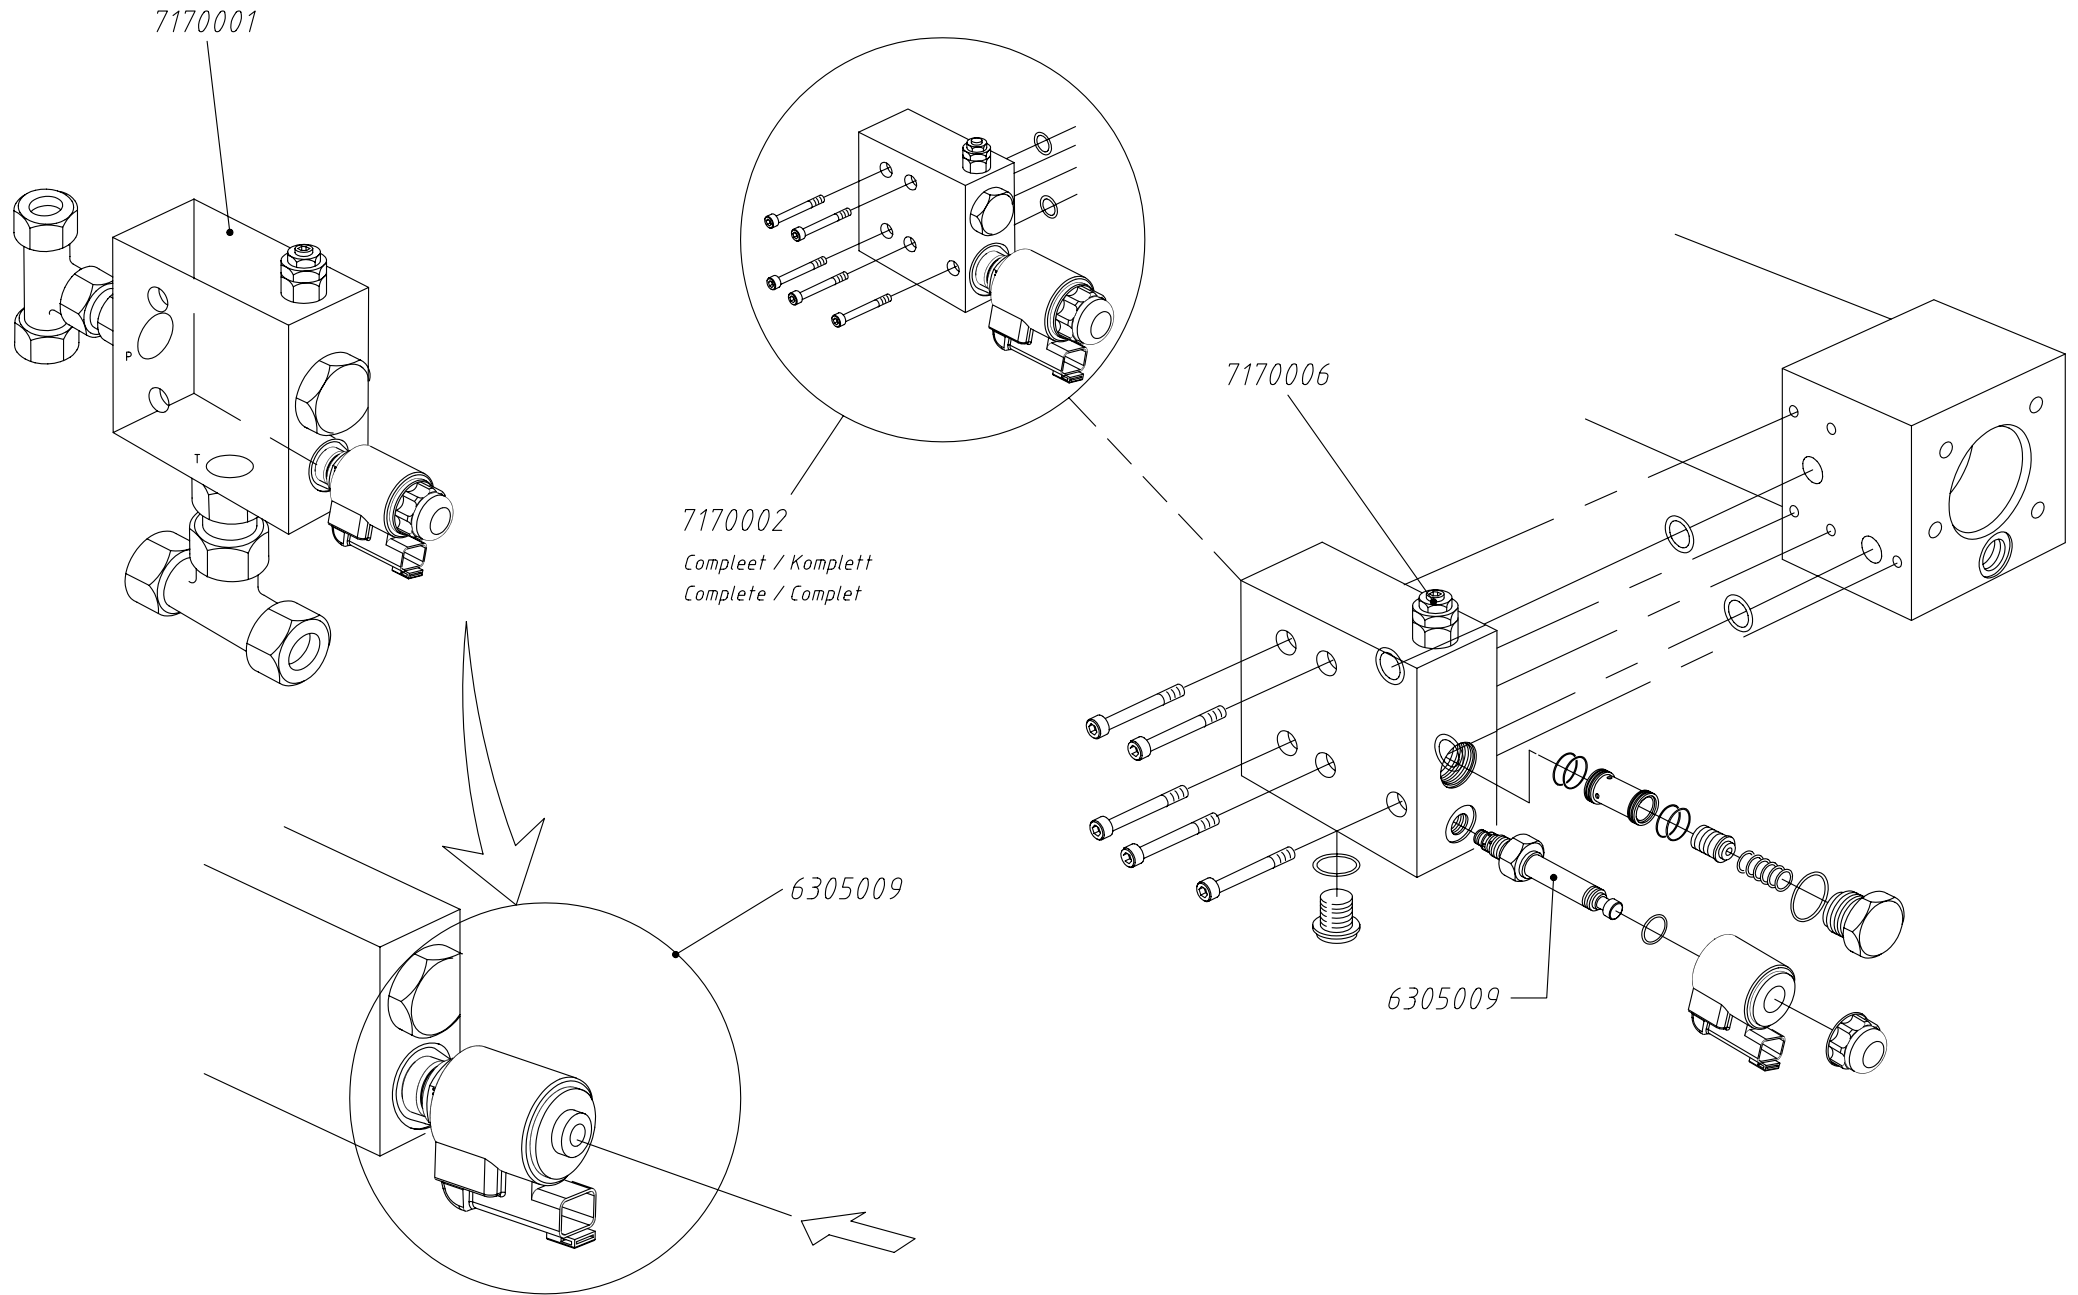

Cargo Floor B.V.
Byte 14
NL-7741 MK Coevorden
P.O. Box 271
NL-7740 AG Coevorden
E-mail: info@cargofloor.nl

ISO 9001 - 2000
Certified company

PROJECT:
Exploded views 2002

SUBJECT:
CF300 - Afschakelventiel

ORDER: ...

DATE: 18-02-02

DRAWN: Booi (TA)

D	14-01-08	Afd. van Stroomtoe	N.M.
C	23-03-05	2/2 ventiel wijzigen	B.R.B.
B	27-10-03	7170006 was 7070006	B.R.B.
A	01-09-03	Code magneet wijzigen	B.R.B.
REV	DATE	CHANGES	BY

PAGE
3

DRAWING NUMBER :
EV30001-CF-204

Phone: +31-524-593900 Fax: +31-524-593999