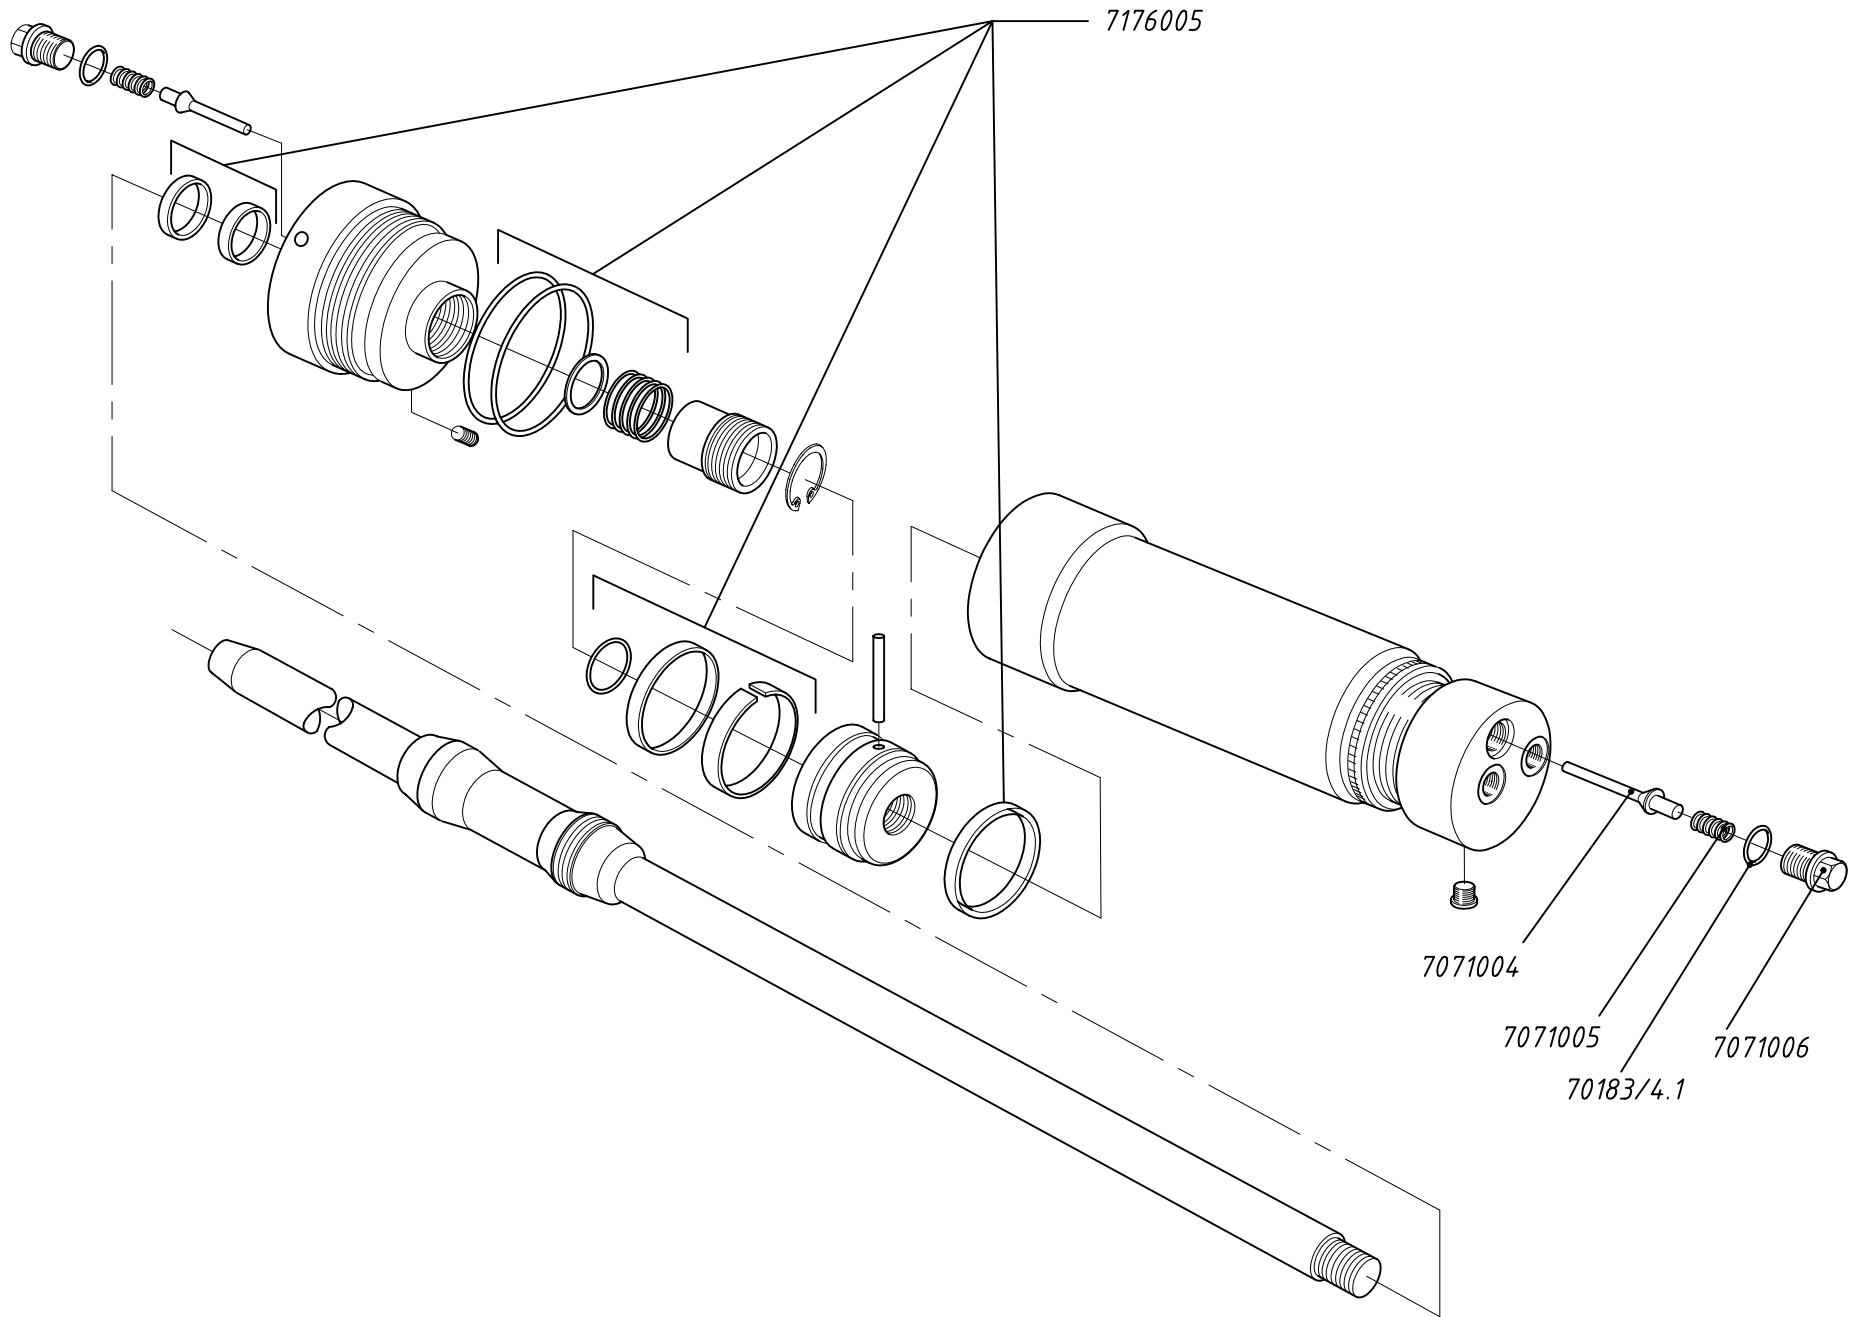

Cargo Floor B.V.
Byte 14
NL-7741 MK Coevorden
P.O. Box 271
NL-7740 AG Coevorden
E-mail: info@cargofloor.nl

PROJECT:
Exploded views 2002

SUBJECT:
CF300 - Cilinder

ORDER: ...

DATE: 18-02-02

DRAWN: Booi (TA)

PAGE

5

DRAWING NUMBER :

EV30001-CF-206

Phone: +31-524-593900 Fax: +31-524-593999

A	23-03-05	Pagina nr. aanpassen	P.R.B.
REVI	DATE	CHANGES	BY