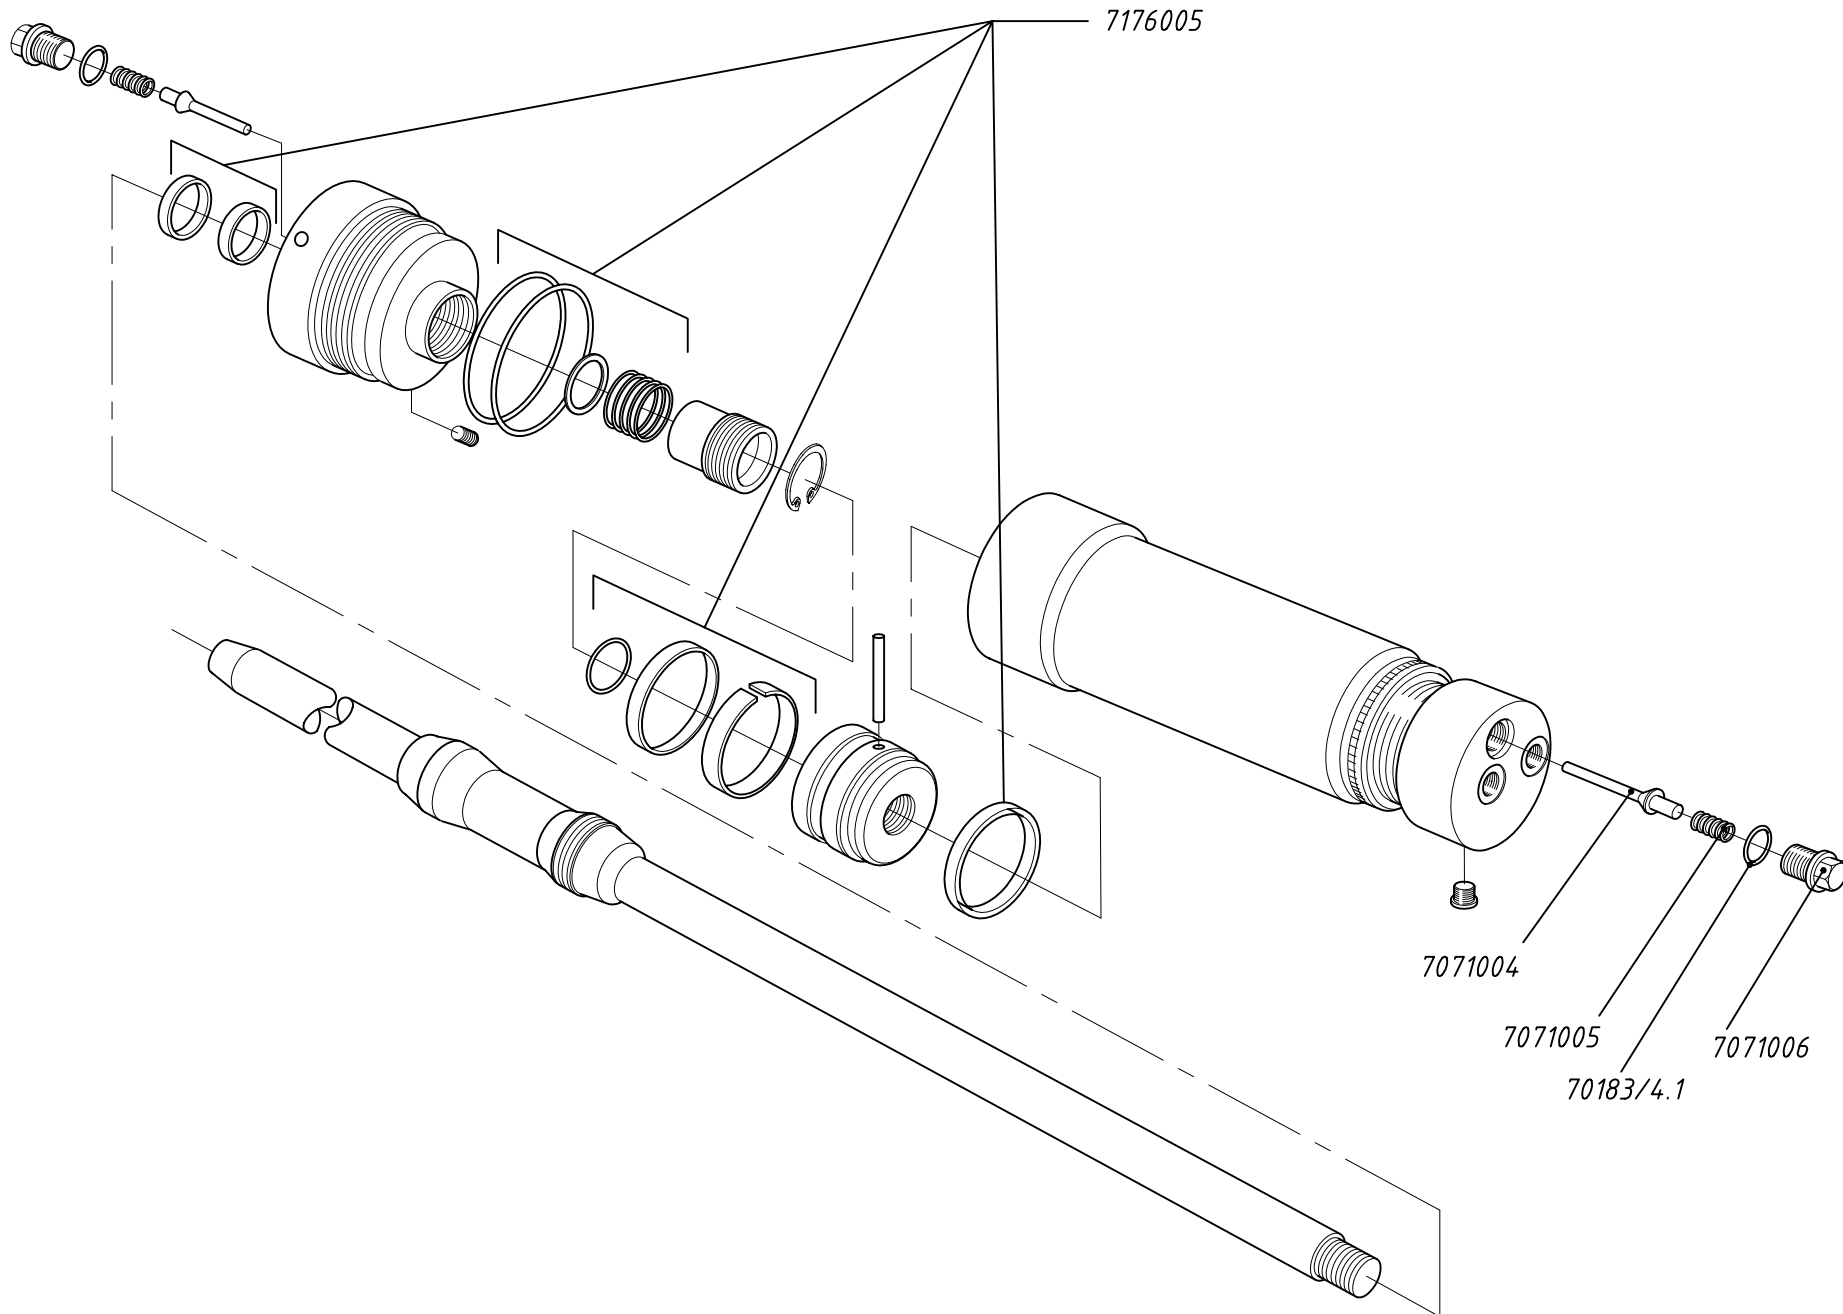

Cargo Floor B.V.
Byte 14
NL-7741 MK Coevorden
P.O. Box 271
NL-7740 AG Coevorden
E-mail: info@cargofloor.nl

PROJECT:
Exploded views 2002

SUBJECT:
CF300 - Cilinder

ORDER: ...

DATE: 18-02-02

DRAWN: Booi (TA)

PAGE
5

DRAWING NUMBER :
EV30001-CF-206

Phone: +31-524-593900 Fax: +31-524-593999

All rights strictly reserved. Reproductions or issue to third parties in any form whatever is not permitted without written authority from the proprietor.

REV	DATE	CHANGES	P.P.B.	BY
A	23-03-05	Pagina nr. aanpassen