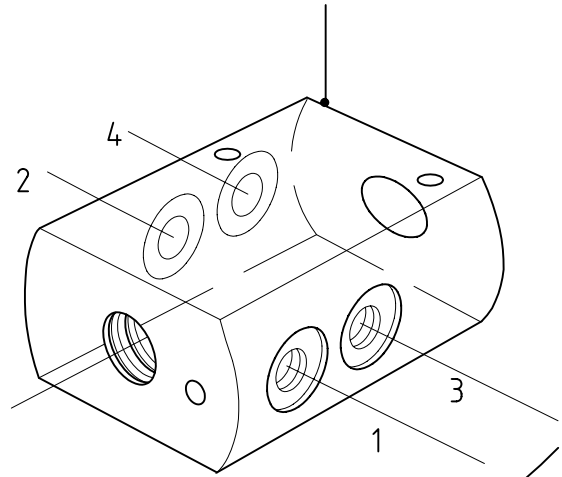

7170003

7176002

7176002

7176002

7170004

Compleet / zonder hendel
Komplet / ohne Handgriff
Complete / without handle
Complet / sans poignée

Phone: +31-524-593900 Fax: +31-524-593999

Cargo Floor B.V.
Byte 14
NL-7741 MK Coevorden
P.O. Box 271
NL-7740 AG Coevorden
E-mail: info@cargofloor.nl

PROJECT:
Exploded view 2002
SUBJECT:
CF300 - Bedieningsventiel

ORDER: ...
DATE: 18-02-02
DRAWN: Boel (TA)

B	22-08-05	7176002 was 7176004	B.R.B.
A	23-03-05	Dir. art.nr's. aanpassen	B.R.B.
	REV DATE	CHANGES	BY

PAGE
4
DRAWING NUMBER :
EV30001-CF-205

All rights strictly reserved. Reproductions or issue to third parties in any form whatever is not permitted without written authority from the proprietor.